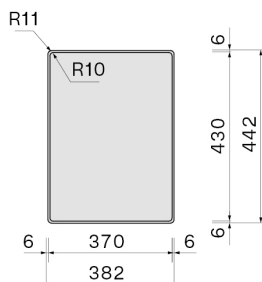

Iroko wood chopping board 330
x 436 x 20 mm

KACL.992

Polyethylene chopping board
330 x 420 x 18 mm

KACL.993

HPL chopping board 280 x 420 x
18 mm

TECHNICAL FEATURES

Installation type

Flush/Topmount

Dimensions

Cabinet 40 cm

Finishing

AISI 304 18/10 Scotch Brite
stainless steel

Type of control

None

PACKAGING:WEIGHTS AND VOLUMES

Gross weight

7.2 kg

Net weight

3.56 kg

Volumes

0.05 m³

Packaging size

Length
440 mm
Height
245 mm
Depth
500 mm

CONSUMPTION AND CONNECTION FEATURES ENERGY CLASS

Cut-out size / Flushmount

Cut-out size / Topmount