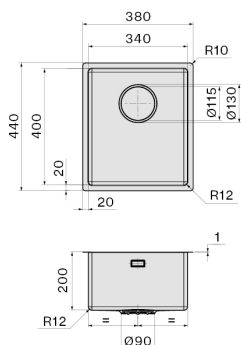

Iroko wood chopping board 330
x 436 x 20 mm

KACL.992

Polyethylene chopping board
330 x 420 x 18 mm

KACL.993

HPL chopping board 280 x 420 x
18 mm

TECHNICAL FEATURES

Installation type

Flush/Topmount

Dimensions

Cabinet 40 cm

Finishing

AISI 304 18/10 Scotch Brite
stainless steel

Type of control

None

PACKAGING:WEIGHTS AND VOLUMES

Gross weight

7.2 kg

Net weight

3.56 kg

Volumes

0.05 m³

Packaging size

Length
440 mm
Height
245 mm
Depth
500 mm

CONSUMPTION AND CONNECTION FEATURES ENERGY CLASS

Cut-out size / Flushmount

Cut-out size / Topmount