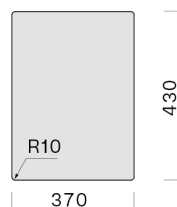

Iroko wood chopping board 330
x 436 x 20 mm

KACL.992

Polyethylene chopping board
330 x 420 x 18 mm

KACL.993

HPL chopping board 280 x 420 x
18 mm

TECHNICAL FEATURES

Installation type

Flush/Topmount

Dimensions

Cabinet 40 cm

Finishing

AISI 304 18/10 Scotch Brite
stainless steel

Type of control

None

PACKAGING:WEIGHTS AND VOLUMES

Gross weight

7.2 kg

Net weight

3.56 kg

Volumes

0.05 m³

Packaging size

Length
440 mm
Height
245 mm
Depth
500 mm

CONSUMPTION AND CONNECTION FEATURES ENERGY CLASS

Cut-out size / Flushmount

Cut-out size / Topmount